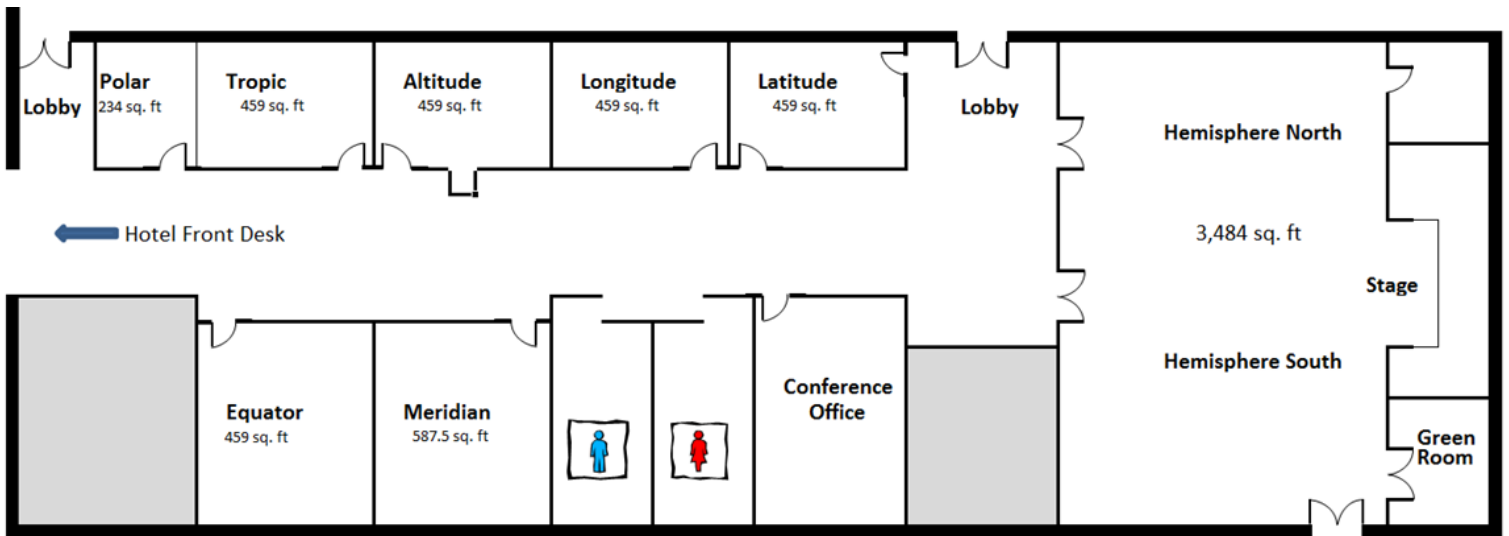

## Conference and Event Space - East Wing

Meeting Room	Space	Ceiling Ht	Size	Room Capacity					
				U Shape	Banquet	Cocktail	Theatre	Classrm	Boardrm
Hemisphere	3484 sq.ft	8.3 ft	67 x 52'	50	175	234	225	100	
Hemisphere North	1612 sq.ft	8.3 ft	52 x 31'	30	80	100	100	60	32
Hemisphere South	1872 sq.ft	8.3 ft	52 x 36'	30	80	100	100	60	32
Latitude	459 sq.ft	8.3 ft	25.5 x 18'	22	24	32	32	24	16
Longitude	459 sq.ft	8.3 ft	25.5 x 18'	22	24	32	32	24	16
Altitude	459 sq.ft	8.3 ft	25.5 x 18'	22	24	32	32	24	16
Tropic	459 sq.ft	8.3 ft	25.5 x 18'	22	24	32	32	24	16
Equator	587.5 sq.ft	8.3 ft	25 x 23.5'	24	32	46	46	36	16
Meridian	587.5 sq.ft	8.3 ft	25 x 23.5'	24	32	46	46	36	16
Polar	234 sq.ft	8.3 ft	18 x 13'						8